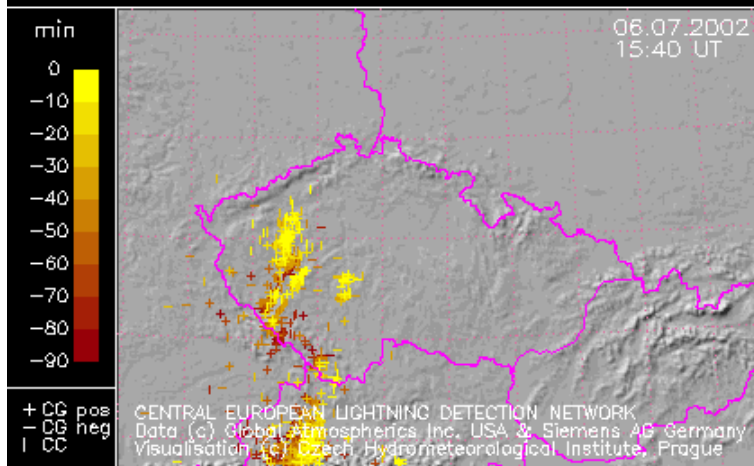

Příloha 1 Bouřkový postup (sekvence blesků)

LIGHTNING STROKES: Σ 74, CG+ 21.6%, CG- 58.1%, CC 20.3%
 Last data connection: 06.07.2002 13:00 UT

LIGHTNING STROKES: Σ 228, CG+ 26.8%, CG- 45.6%, CC 27.6%
 Last data connection: 06.07.2002 14:12 UT

LIGHTNING STROKES: Σ 378, CG+ 22.2%, CG- 46.6%, CC 31.2%
 Last data connection: 06.07.2002 14:34 UT

LIGHTNING STROKES: Σ 331, CG+ 21.5%, CG- 48.0%, CC 30.5%
 Last data connection: 06.07.2002 14:34 UT

LIGHTNING STROKES: Σ 1803, CG+ 15.4%, CG- 59.7%, CC 24.8%
 Last data connection: 06.07.2002 15:40 UT

LIGHTNING STROKES: Σ 1892, CG+ 15.5%, CG- 51.0%, CC 33.5%
 Last data connection: 06.07.2002 16:40 UT