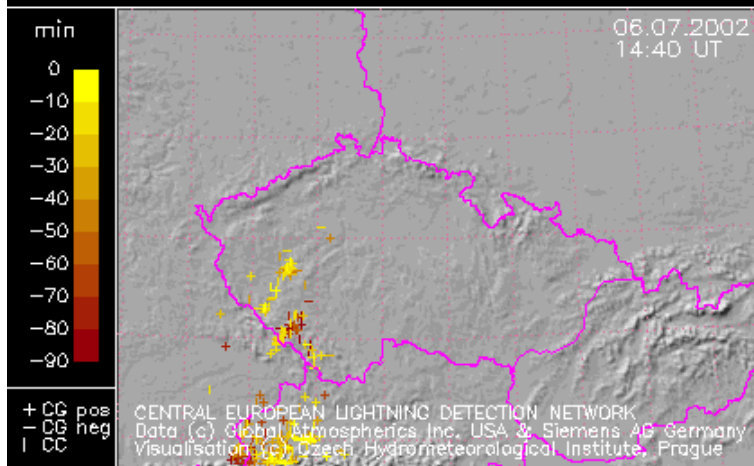

Příloha 1 Bouřkový postup (sekvence blesků)

LIGHTNING STROKES: Σ 74, CG+ 21.6%, CG- 58.1%, CC 20.3%
 Last data connection: 06.07.2002 13:00 UT

LIGHTNING STROKES: Σ 228, CG+ 26.8%, CG- 45.6%, CC 27.6%
 Last data connection: 06.07.2002 14:12 UT

LIGHTNING STROKES: Σ 378, CG+ 22.2%, CG- 46.6%, CC 31.2%
 Last data connection: 06.07.2002 14:34 UT

LIGHTNING STROKES: Σ 331, CG+ 21.5%, CG- 48.0%, CC 30.5%
 Last data connection: 06.07.2002 14:34 UT

LIGHTNING STROKES: Σ 1803, CG+ 15.4%, CG- 59.7%, CC 24.8%
 Last data connection: 06.07.2002 15:40 UT

LIGHTNING STROKES: Σ 1892, CG+ 15.5%, CG- 51.0%, CC 33.5%
 Last data connection: 06.07.2002 16:40 UT