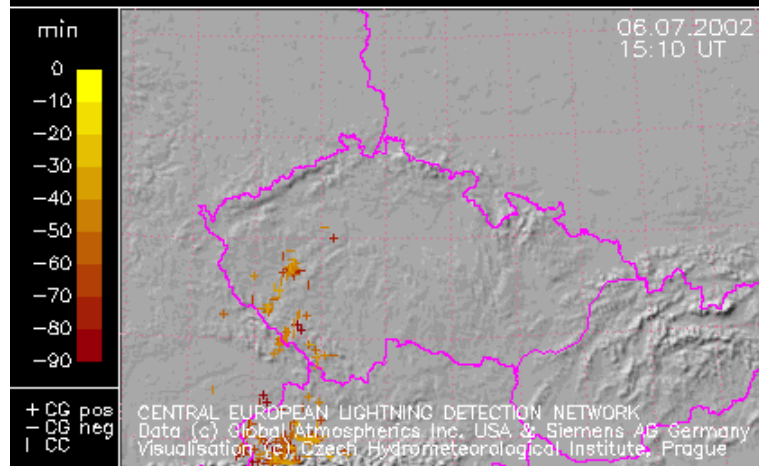

Příloha 1 Bouřkový postup (sekvence blesků)

LIGHTNING STROKES: Σ 74, CG+ 21.6%, CG- 58.1%, CC 20.3%
 Last data connection: 06.07.2002 13:00 UT

LIGHTNING STROKES: Σ 228, CG+ 26.8%, CG- 45.6%, CC 27.6%
 Last data connection: 06.07.2002 14:12 UT

LIGHTNING STROKES: Σ 378, CG+ 22.2%, CG- 46.6%, CC 31.2%
 Last data connection: 06.07.2002 14:34 UT

LIGHTNING STROKES: Σ 331, CG+ 21.5%, CG- 48.0%, CC 30.5%
 Last data connection: 06.07.2002 14:34 UT

LIGHTNING STROKES: Σ 1803, CG+ 15.4%, CG- 59.7%, CC 24.8%
 Last data connection: 06.07.2002 15:40 UT

LIGHTNING STROKES: Σ 1892, CG+ 15.5%, CG- 51.0%, CC 33.5%
 Last data connection: 06.07.2002 16:40 UT