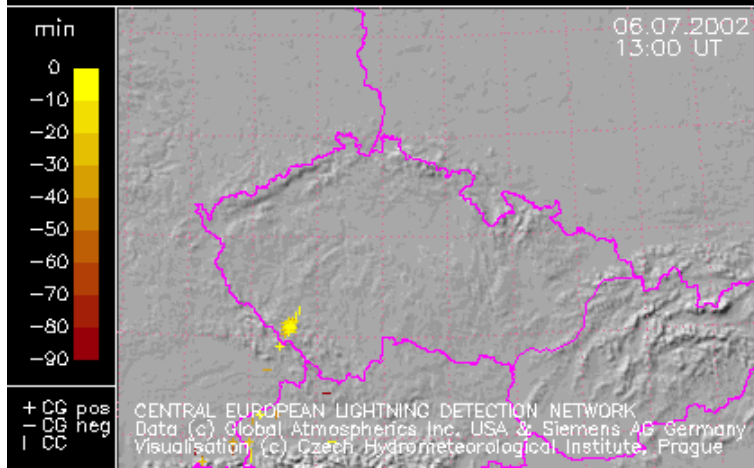

Příloha 1 Bouřkový postup (sekvence blesků)

LIGHTNING STROKES: Σ 74, CG+ 21.6%, CG- 58.1%, CC 20.3%
 Last data connection: 06.07.2002 13:00 UT

LIGHTNING STROKES: Σ 228, CG+ 26.8%, CG- 45.6%, CC 27.6%
 Last data connection: 06.07.2002 14:12 UT

LIGHTNING STROKES: Σ 378, CG+ 22.2%, CG- 46.6%, CC 31.2%
 Last data connection: 06.07.2002 14:34 UT

LIGHTNING STROKES: Σ 331, CG+ 21.5%, CG- 48.0%, CC 30.5%
 Last data connection: 06.07.2002 14:34 UT

LIGHTNING STROKES: Σ 1803, CG+ 15.4%, CG- 59.7%, CC 24.8%
 Last data connection: 06.07.2002 15:40 UT

LIGHTNING STROKES: Σ 1892, CG+ 15.5%, CG- 51.0%, CC 33.5%
 Last data connection: 06.07.2002 16:40 UT