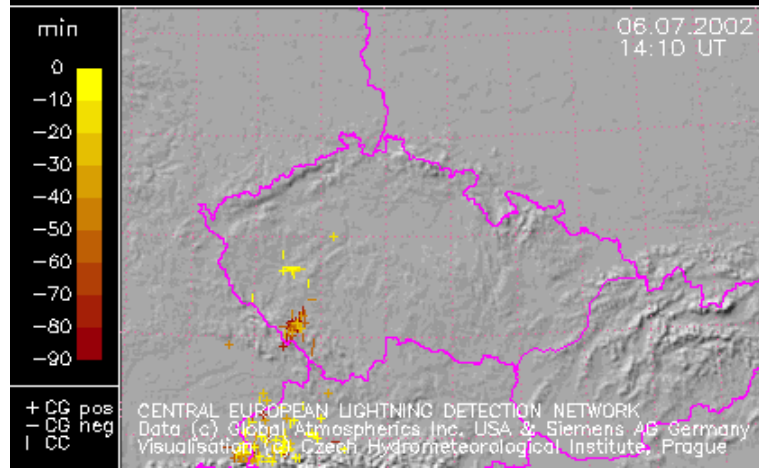

Příloha 1 Bouřkový postup (sekvence blesků)

LIGHTNING STROKES: Σ 74, CG+ 21.6%, CG- 58.1%, CC 20.3%
 Last data connection: 06.07.2002 13:00 UT

LIGHTNING STROKES: Σ 228, CG+ 26.8%, CG- 45.6%, CC 27.6%
 Last data connection: 06.07.2002 14:12 UT

LIGHTNING STROKES: Σ 378, CG+ 22.2%, CG- 46.6%, CC 31.2%
 Last data connection: 06.07.2002 14:34 UT

LIGHTNING STROKES: Σ 331, CG+ 21.5%, CG- 48.0%, CC 30.5%
 Last data connection: 06.07.2002 14:34 UT

LIGHTNING STROKES: Σ 1803, CG+ 15.4%, CG- 59.7%, CC 24.8%
 Last data connection: 06.07.2002 15:40 UT

LIGHTNING STROKES: Σ 1892, CG+ 15.5%, CG- 51.0%, CC 33.5%
 Last data connection: 06.07.2002 16:40 UT